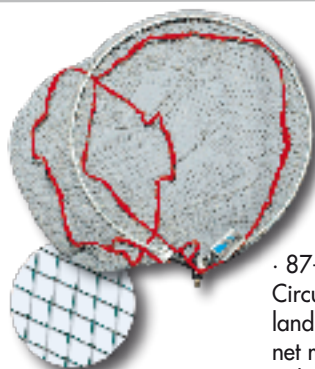

Landing Nets, Spikes

Landing nets addressed for competitors as well as for all fishermen using a delicate tackle. Triangular or round net frames. Folding. Very helpful in case of medium and small fish. The small net eyes protect against leader and float tangling. Net is made of material which doesn't absorb the smells. The stiff landing nets arms are made of light aluminium pipes of polygonal section. Long range of length regulation allows for easy use in different fishing conditions.

Universal Deluxe landing net. A revolution in this department – the Deluxe model has many features, which set it above any other landing net on the market!

The first one was made of a strong material, covered with a thin rubber layer, which becomes very slick when in contact with water – this prevents making any harm to the fish; they are in a better condition when you let them go. The rubber layer prevents the hooks from tangling. It's fixed with a tear-proof tape attached to the rim of the basket – its endings are equipped with additional plastic covers. The clip lock was made of super durable D.P. NYLON material, and the lock opener was made of fluorescent plastic which is visible at night.

Telescopic tube, made of anodized aluminium forged into a half-oval shape, which makes it 30 per cent more durable, and its setting is very easy (even with one hand).

· 87-KO-060
Circular shape of landing net, 60 cm, net material – mono polyamide.
Net eye size: 8 x 8 mm

· 87-KP-044
Oval shape of landing net, 40 cm. Net eye size: 6 x 6 mm

· 87-MU-045
Fly fishing landing net

XENON SUPER STRONG – Light and strong landing net spikes made of carbon fibre. Designed for different sizes of baskets. Indispensable while fishing with a shortened or full set. Excellent also when fishing with other methods with the use of light sets.