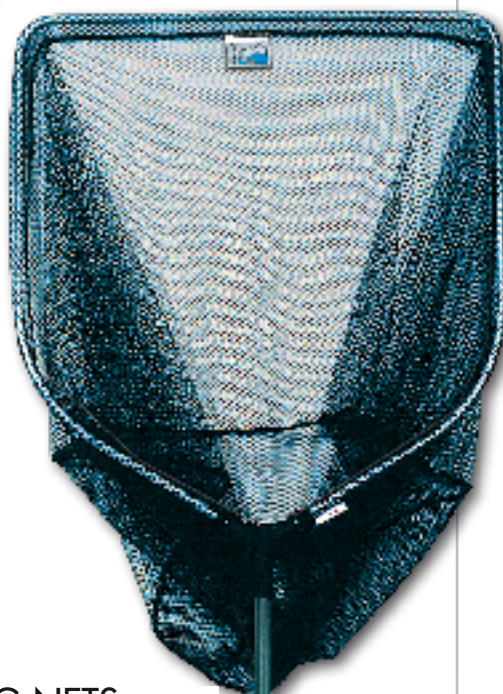

Telescopic tube, made of anodized aluminium forged into a half-oval shape, which makes it 30 per cent more durable, and its setting is very easy (even with one hand).

· 87-KO-060
Circular shape of landing net, 60 cm, net material – mono polyamide.
Net eye size: 8 x 8 mm

ALL-ROUND LANDING NETS

Light and stiff construction, folding frame.
Useful in different conditions.

- 87-UD-145 all-round landing net
l. 1,45 m, transport l. 60 cm, triangular, 60 x 60 cm
- 87-UD-180 all-round landing net
l. 1,8 m, transport l. 80 cm, triangular, 60 x 60 cm
- 87-UD-200 all-round landing net
l. 2,0 m, transport l. 90 cm, triangular, 60 x 60 cm

Net eye size:
8 x 8 mm

87-UD-200

87-UD-145

87-UD-180

87-KA-215

87-KA-190

CARP LANDING NETS

Two different sizes bring a possibility of exact choice for every demanding carp fisherman. Stiff, aluminium arm of polygonal cross section. Very reliable.

- 87-KA-215 carp landing net,
l. 2,15 m, transport l. 84 cm
triangular, 65 x 50 cm
- 87-KA-190 carp landing net,
l. 1,9 m, transport l. 70 cm
half round, 70 x 65 cm

PREDATOR LANDING NET

3mm stiff net prevents tangling the lures into the net.