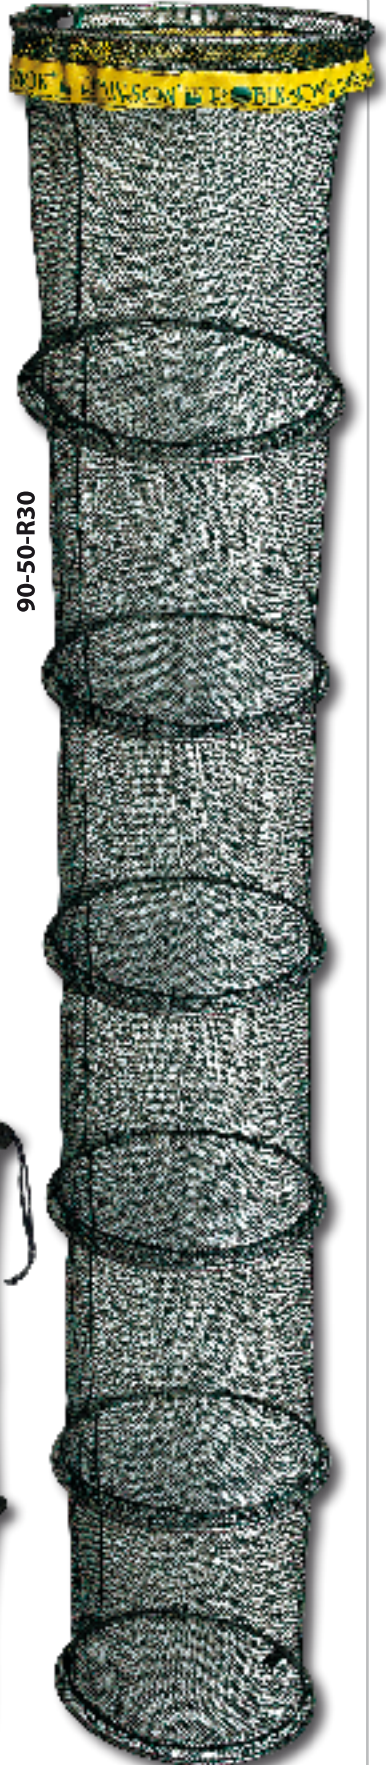

90-50-S25

90-50-R30